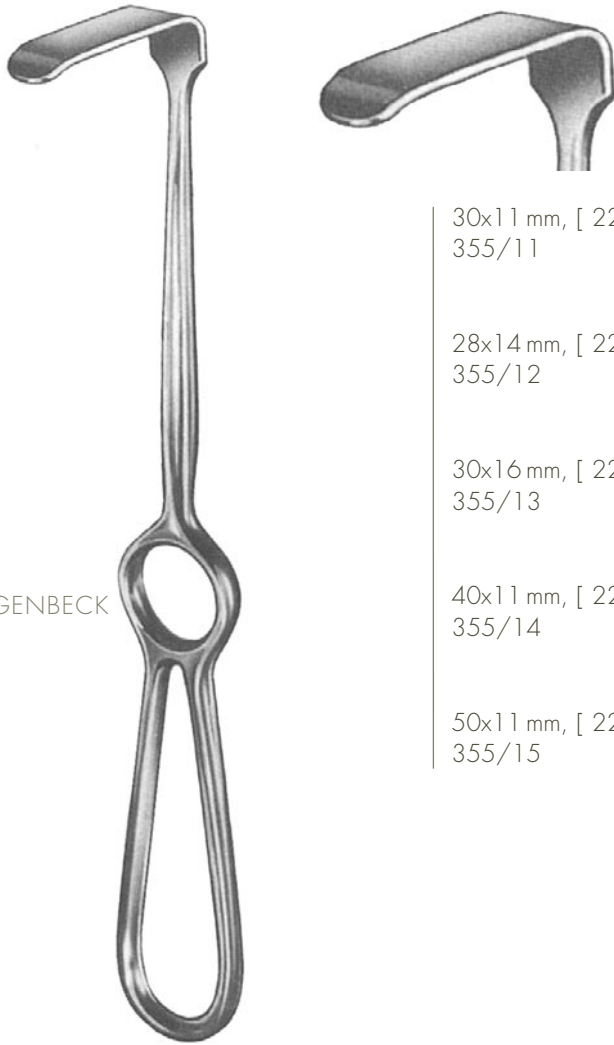

STERNBERG  
 Lip Retractor  
 Lippenhalter  
 14cm  
 700/3

MOLT  
 12cm  
 700/7  
 14cm  
 700/8

MIDDELDORPF

14x17 mm, [ 21,5 cm  
353/1

20x22 mm, [ 22 cm  
353/2

26x30 mm, [ 23,5 cm  
353/3

OBWEGESER

72x11 mm, [ 22 cm  
353/5

KOCHER-LANGENBECK

30x11 mm, [ 22 cm  
355/11

28x14 mm, [ 22 cm  
355/12

30x16 mm, [ 22 cm  
355/13

40x11 mm, [ 22 cm  
355/14

50x11 mm, [ 22 cm  
355/15

OBWEGESER

Mandibular Chanel Retractor

Progeniehaken  
8 mm, [ 175 mm  
353/20

10 mm, [ 175 mm  
353/21

BOWDLER HENRY  
[ 19cm  
353/12

BRANEMAAK  
[ 150mm  
700/2

[ 170mm  
700/6

AUSTIN  
353/7

CAWOOD-MINNESOTA  
[ 160mm  
354/6

BOWDLER HENRY  
[ 190mm  
353/12

OBWEGESER

Mandibular Chanel Retractor  
Progeniehaken  
8 mm, [ 175 mm  
353/20  
  
10 mm, [ 175 mm  
353/21

OBWEGESER  
Ramus Retractor  
Ramushaken  
72x11mm, [ 220mm  
353/5