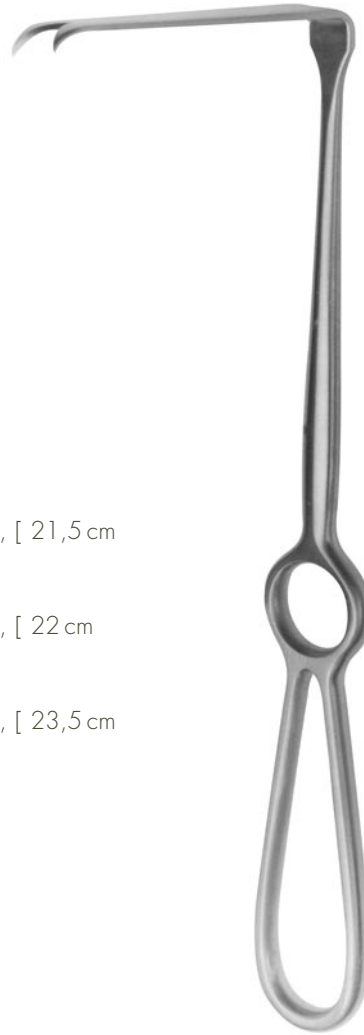

STERNBERG  
 Lip Retractor  
 Lippenhalter  
 14cm  
 700/3

MOLT  
 12cm  
 700/7  
 14cm  
 700/8

MIDDELDORPF

14x17 mm, [ 21,5 cm  
353/1

20x22 mm, [ 22 cm  
353/2

26x30 mm, [ 23,5 cm  
353/3

OBWEGESER

72x11 mm, [ 22 cm  
353/5

KOCHER-LANGENBECK

30x11 mm, [ 22 cm  
355/11

28x14 mm, [ 22 cm  
355/12

30x16 mm, [ 22 cm  
355/13

40x11 mm, [ 22 cm  
355/14

50x11 mm, [ 22 cm  
355/15

OBWEGESER

Mandibular Chanel Retractor

Progeniehaken  
8 mm, [ 175 mm  
353/20

10 mm, [ 175 mm  
353/21

BOWDLER HENRY  
[ 19cm  
353/12

BRANEMAAK  
[ 150mm  
700/2

[ 170mm  
700/6

AUSTIN  
353/7

CAWOOD-MINNESOTA  
[ 160mm  
354/6

BOWDLER HENRY  
[ 190mm  
353/12

OBWEGESER

Mandibular Chanel Retractor  
Progeniehaken  
8 mm, [ 175 mm  
353/20  
  
10 mm, [ 175 mm  
353/21

OBWEGESER  
Ramus Retractor  
Ramushaken  
72x11mm, [ 220mm  
353/5